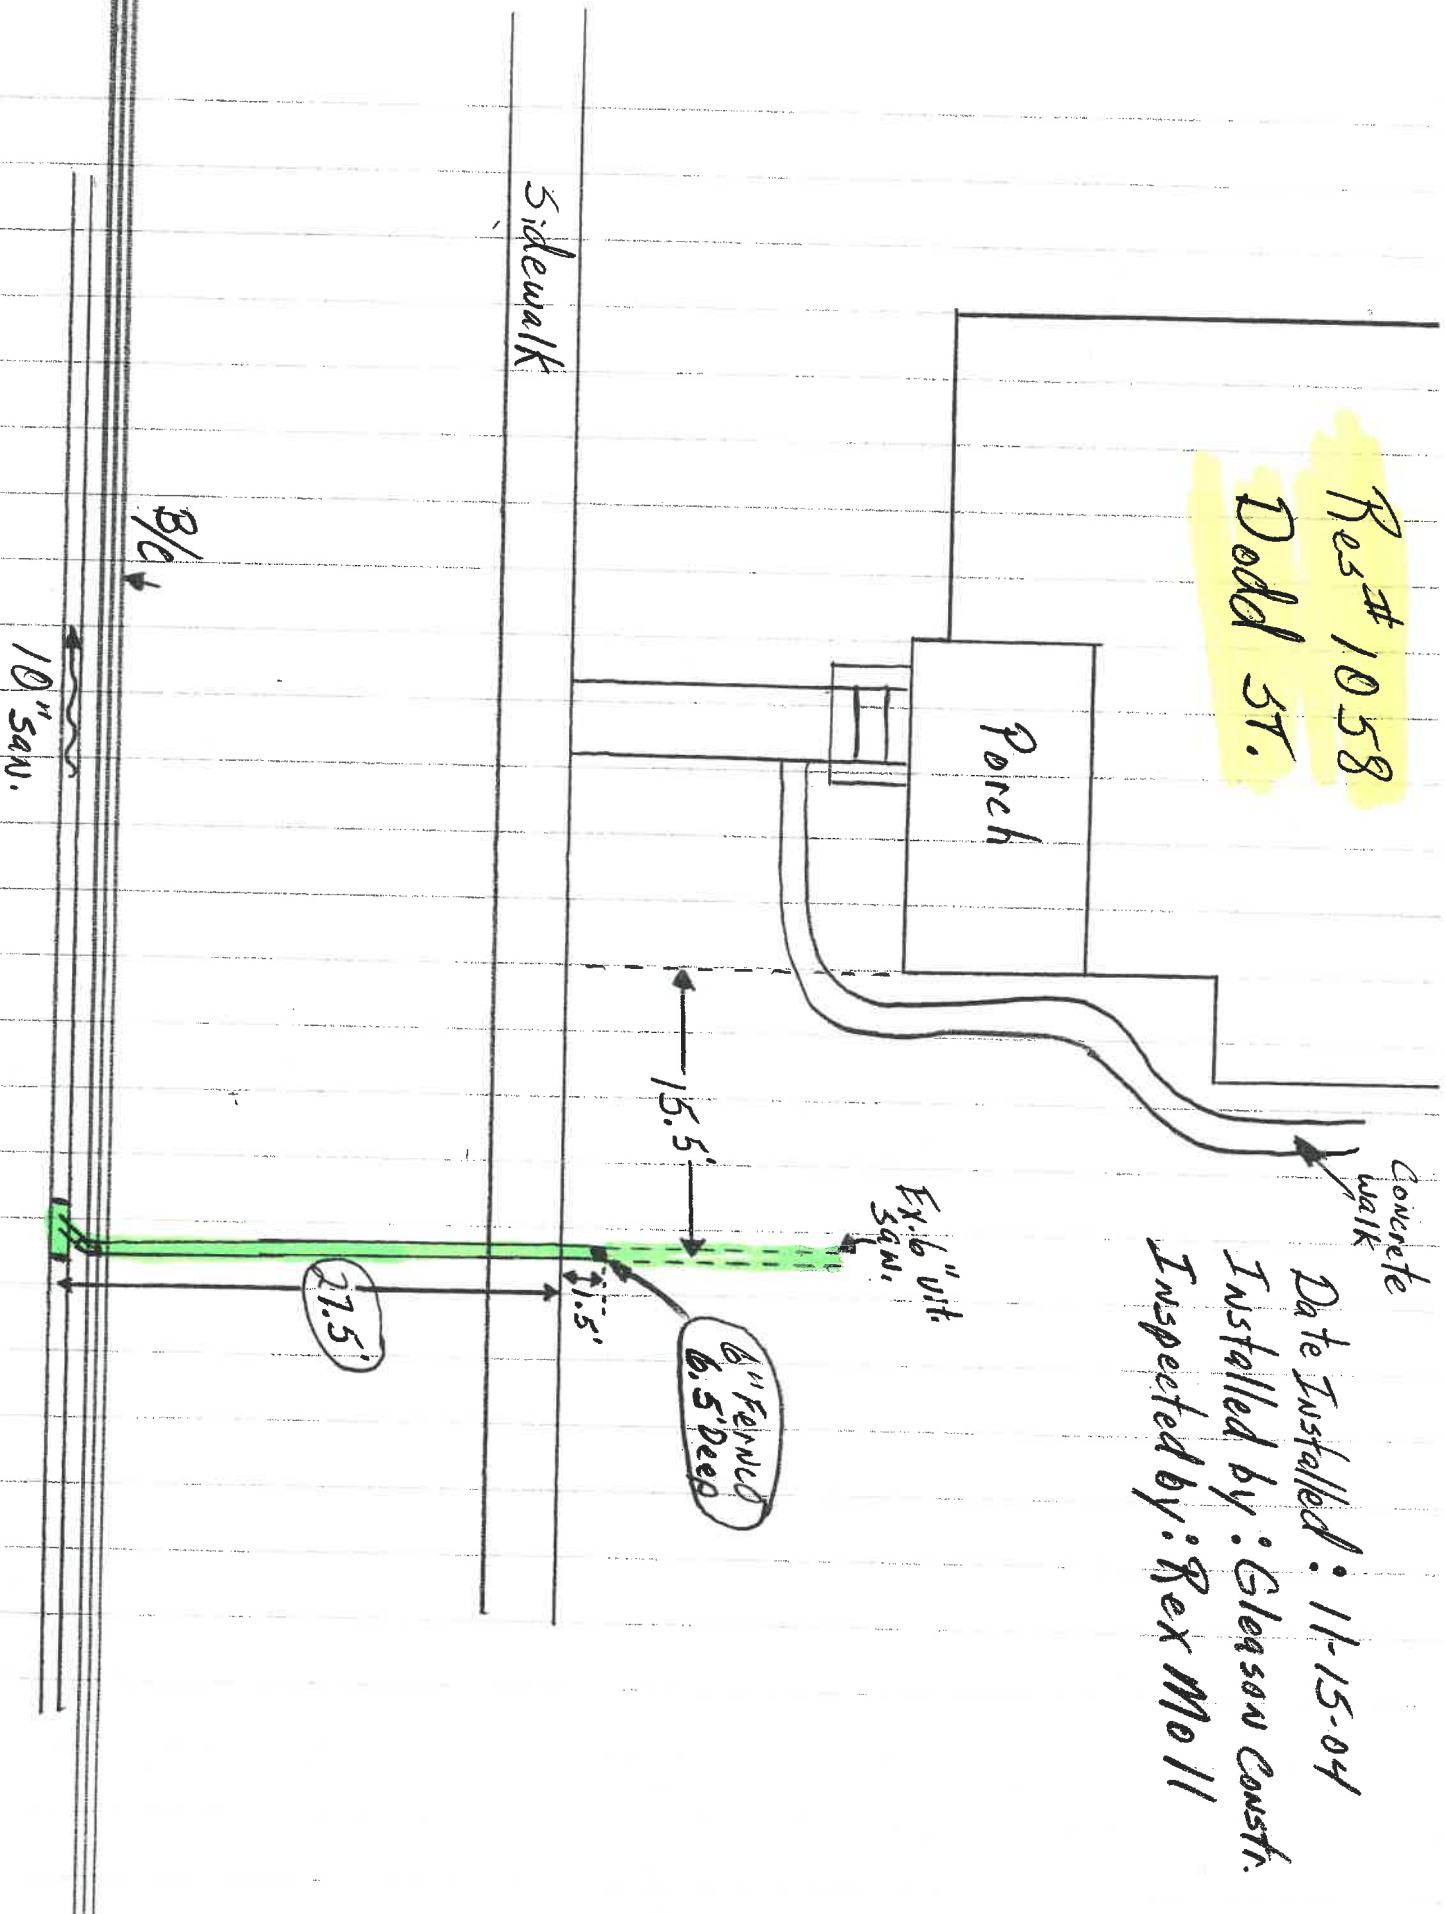

Res # 1058
Dodd ST.

Date Installed: 11-15-04
Installed by: Gleason Const.
Inspected by: Rex Mo II

Res # 1058
Dodd ST.

Date Installed: 11-15-04
Installed by: Gleason Constr.
Inspected by: Rex Mo 11